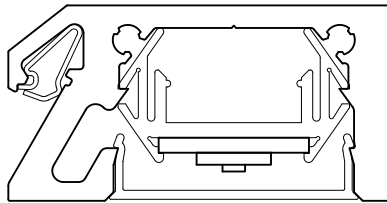

■ **Connector**

■ **LED variations**

Power - Stick T

LED - Tapes

LED 50
Picture

Product

Part number

LED 50, aluminum profile

5000mm

052.3099.XXX

LED 50, clamp profile
for insertion of price tags
(applications without heating)

2500mm

054.0565.086.2500

LED 50, cover profile acryl glass

2500mm

054.0531.087.2500

LED 35/50, support profile for LED tape

3000mm

050.0130.011.3000

LED 50, end cap right/left

443.3902.XXX

LED 50, end cap for side glass panes

right
left

443.3904.XXX
443.3905.XXX

LED 35/50, clip for LED Power-Stick S/T

045.1470.080

Picture	Product	Part number
	LED 35/50, clips for support profile for LED tape / LED Power-Stick T	045.1471.080
	LED 35/50, stopper for LED sticks	443.3900.000
	LED 35/50, fitting set mounting between struts	Set 2 pc 443.3380.000
 	LED 35/50, connector for assembly on mitre continuously adjustable	443.3373.070
	LED Basic-Tape 2 600 LED, 40 W with connection cable 2,5 m cw = cold white ("meat") ww = warm white	5000mm cw 045.5086.080 5000mm ww 045.5087.080
	LED Power-Stick T Bright Colour "Bread" 24 V 200 mm = 4 W 300 mm = 6 W 900 mm = 18 W	200 mm 045.5010.087 300 mm 045.5011.087 900 mm 045.5009.087
	Connecting cable LED Power-Stick T	30 mm 045.5071.080