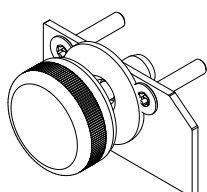

■ **Connector**

■ **LED variations**

Power - Stick T

LED - Tapes

LED 50
Picture

Product

Part number

LED 50, aluminum profile

5000mm

052.3099.XXX

LED 50, clamp profile
for insertion of price tags
(applications without heating)

2500mm

054.0565.086.2500

LED 50, cover profile acryl glass

2500mm

054.0531.087.2500

LED 35/50, support profile for LED tape

3000mm

050.0130.011.3000

LED 50, end cap right/left

443.3902.XXX

LED 50, end cap for side glass panes

right
left

443.3904.XXX
443.3905.XXX

LED 35/50, clip for LED Power-Stick S/T

045.1470.080

Picture	Product	Part number
	LED 35/50, clips for support profile for LED tape / LED Power-Stick T	045.1471.080
	LED 35/50, stopper for LED sticks	443.3900.000
	LED 35/50, fitting set mounting between struts	Set 2 pc 443.3380.000
 	LED 35/50, connector for assembly on mitre continuously adjustable	443.3373.070
	LED Basic-Tape 2 600 LED, 40 W with connection cable 2,5 m cw = cold white ("meat") ww = warm white	5000mm cw 045.5086.080 5000mm ww 045.5087.080
	LED Power-Stick T Bright Colour "Bread" 24 V 200 mm = 4 W 300 mm = 6 W 900 mm = 18 W	200 mm 045.5010.087 300 mm 045.5011.087 900 mm 045.5009.087
	Connecting cable LED Power-Stick T	30 mm 045.5071.080