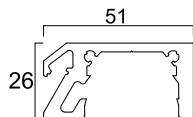

■ **Connector**

■ **LED variations**

Power - Stick T

LED - Tapes

LED 50
Picture

Product

Part number

LED 50, aluminum profile

5000mm

052.3099.XXX

LED 50, clamp profile
for insertion of price tags
(applications without heating)

2500mm

054.0565.086.2500

LED 50, cover profile acryl glass

2500mm

054.0531.087.2500

LED 35/50, clip for LED Power-Stick S/T

045.1470.080

Picture	Product	Part number
	LED 35/50, clips for support profile for LED tape / LED Power-Stick T	045.1471.080
	LED 35/50, stopper for LED sticks	443.3900.000
	LED 35/50, fitting set mounting between struts	Set 2 pc 443.3380.000
 	LED 35/50, connector for assembly on mitre continuously adjustable	443.3373.070
	LED Basic-Tape 2 600 LED, 40 W with connection cable 2,5 m cw = cold white ("meat") ww = warm white	5000mm cw 045.5086.080 5000mm ww 045.5087.080
	LED Power-Stick T Bright Colour "Bread" 24 V 200 mm = 4 W 300 mm = 6 W 900 mm = 18 W	200 mm 045.5010.087 300 mm 045.5011.087 900 mm 045.5009.087
	Connecting cable LED Power-Stick T	30 mm 045.5071.080