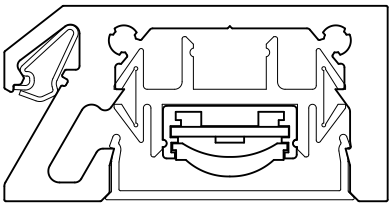

■ **Connector**

■ **LED variations**

Power - Stick T

LED - Tapes

LED 50
Picture

Product

Part number

LED 50, aluminum profile

5000mm

052.3099.XXX

LED 50, clamp profile
for insertion of price tags
(applications without heating)

2500mm

054.0565.086.2500

LED 50, cover profile acryl glass

2500mm

054.0531.087.2500

LED 35/50, support profile for LED tape

3000mm

050.0130.011.3000

LED 50, end cap right/left

443.3902.XXX

LED 50, end cap for side glass panes

right
left

443.3904.XXX
443.3905.XXX

LED 35/50, clip for LED Power-Stick S/T

045.1470.080

Picture	Product	Part number
	LED 35/50, clips for support profile for LED tape / LED Power-Stick T	045.1471.080
	LED 35/50, stopper for LED sticks	443.3900.000
	LED 35/50, fitting set mounting between struts	Set 2 pc 443.3380.000
 	LED 35/50, connector for assembly on mitre continuously adjustable	443.3373.070
	LED Basic-Tape 2 600 LED, 40 W with connection cable 2,5 m cw = cold white ("meat") ww = warm white	5000mm cw 045.5086.080 5000mm ww 045.5087.080
	LED Power-Stick T Bright Colour "Bread" 24 V 200 mm = 4 W 300 mm = 6 W 900 mm = 18 W	200 mm 045.5010.087 300 mm 045.5011.087 900 mm 045.5009.087
	Connecting cable LED Power-Stick T	30 mm 045.5071.080