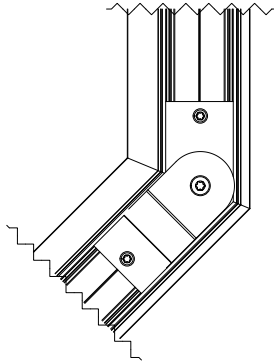

■ **Connector**

■ **LED variations**

Power - Stick T

LED - Tapes

LED 50
Picture

Product

Part number

LED 50, aluminum profile

5000mm

052.3099.XXX

LED 50, clamp profile
for insertion of price tags
(applications without heating)

2500mm

054.0565.086.2500

LED 50, cover profile acryl glass

2500mm

054.0531.087.2500

LED 35/50, support profile for LED tape

3000mm

050.0130.011.3000

LED 50, end cap right/left

443.3902.XXX

LED 50, end cap for side glass panes

right
left

443.3904.XXX
443.3905.XXX

LED 35/50, clip for LED Power-Stick S/T

045.1470.080

Picture	Product	Part number
	LED 35/50, clips for support profile for LED tape / LED Power-Stick T	045.1471.080
	LED 35/50, stopper for LED sticks	443.3900.000
	LED 35/50, fitting set mounting between struts	Set 2 pc 443.3380.000
 	LED 35/50, connector for assembly on mitre continuously adjustable	443.3373.070
	LED Basic-Tape 2 600 LED, 40 W with connection cable 2,5 m cw = cold white ("meat") ww = warm white	5000mm cw 045.5086.080 5000mm ww 045.5087.080
	LED Power-Stick T Bright Colour "Bread" 24 V 200 mm = 4 W 300 mm = 6 W 900 mm = 18 W	200 mm 045.5010.087 300 mm 045.5011.087 900 mm 045.5009.087
	Connecting cable LED Power-Stick T	30 mm 045.5071.080