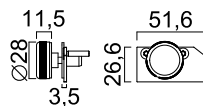

5000mm

052.3099.XXX

LED 50, clamp profile
for insertion of price tags
(applications without heating)

2500mm

054.0565.086.2500

LED 50, cover profile acryl glass

2500mm

054.0531.087.2500

LED 35/50, support profile for LED tape

3000mm

050.0130.011.3000

LED 50, end cap right/left

443.3902.XXX

LED 50, end cap for side glass panes

right
left

443.3904.XXX
443.3905.XXX

LED 35/50, clip for LED Power-Stick S/T

045.1470.080

Picture	Product	Part number
	LED 35/50, clips for support profile for LED tape / LED Power-Stick T	045.1471.080
	LED 35/50, stopper for LED sticks	443.3900.000
	LED 35/50, fitting set mounting between struts	Set 2 pc 443.3380.000
 	LED 35/50, connector for assembly on mitre continuously adjustable	443.3373.070
	LED Basic-Tape 2 600 LED, 40 W with connection cable 2,5 m cw = cold white ("meat") ww = warm white	5000mm cw 045.5086.080 5000mm ww 045.5087.080
	LED Power-Stick T Bright Colour "Bread" 24 V 200 mm = 4 W 300 mm = 6 W 900 mm = 18 W	200 mm 045.5010.087 300 mm 045.5011.087 900 mm 045.5009.087
	Connecting cable LED Power-Stick T	30 mm 045.5071.080