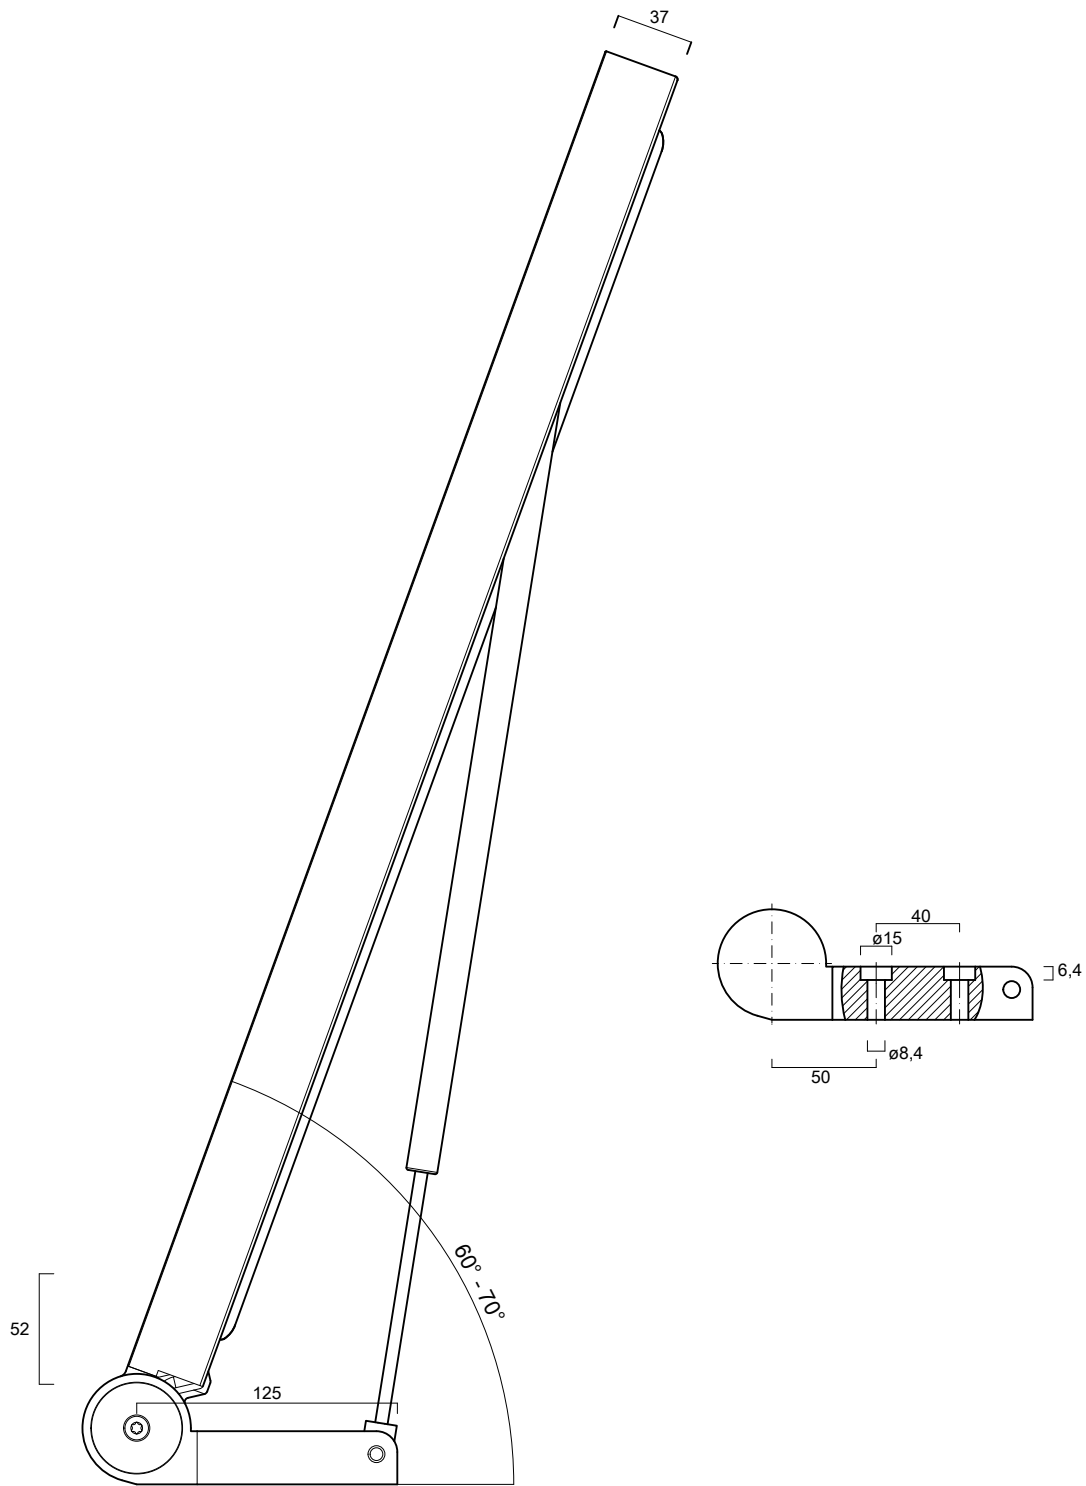

Type 590
Series 500 (Liftcover)

Product characteristics

- free view to the merchandise
- easy opening and damped closing of the glass
- frame completely sealed

Planning information

- glass 6 mm tempered
- opening angle 60° or 70°
- 3 standard dimensions available
- cases can be converted at any time

frames can be delivered in the following measurements:

L x T

1797 x 724 mm

1491 x 724 mm

1092 x 724 mm

following measurements on request

Type 590
Picture

Product

Part number

Frame complete	1797mm	40°	17.449.5000.XXX
	1491mm	40°	17.449.5001.XXX
	1092mm	40°	17.449.5002.XXX