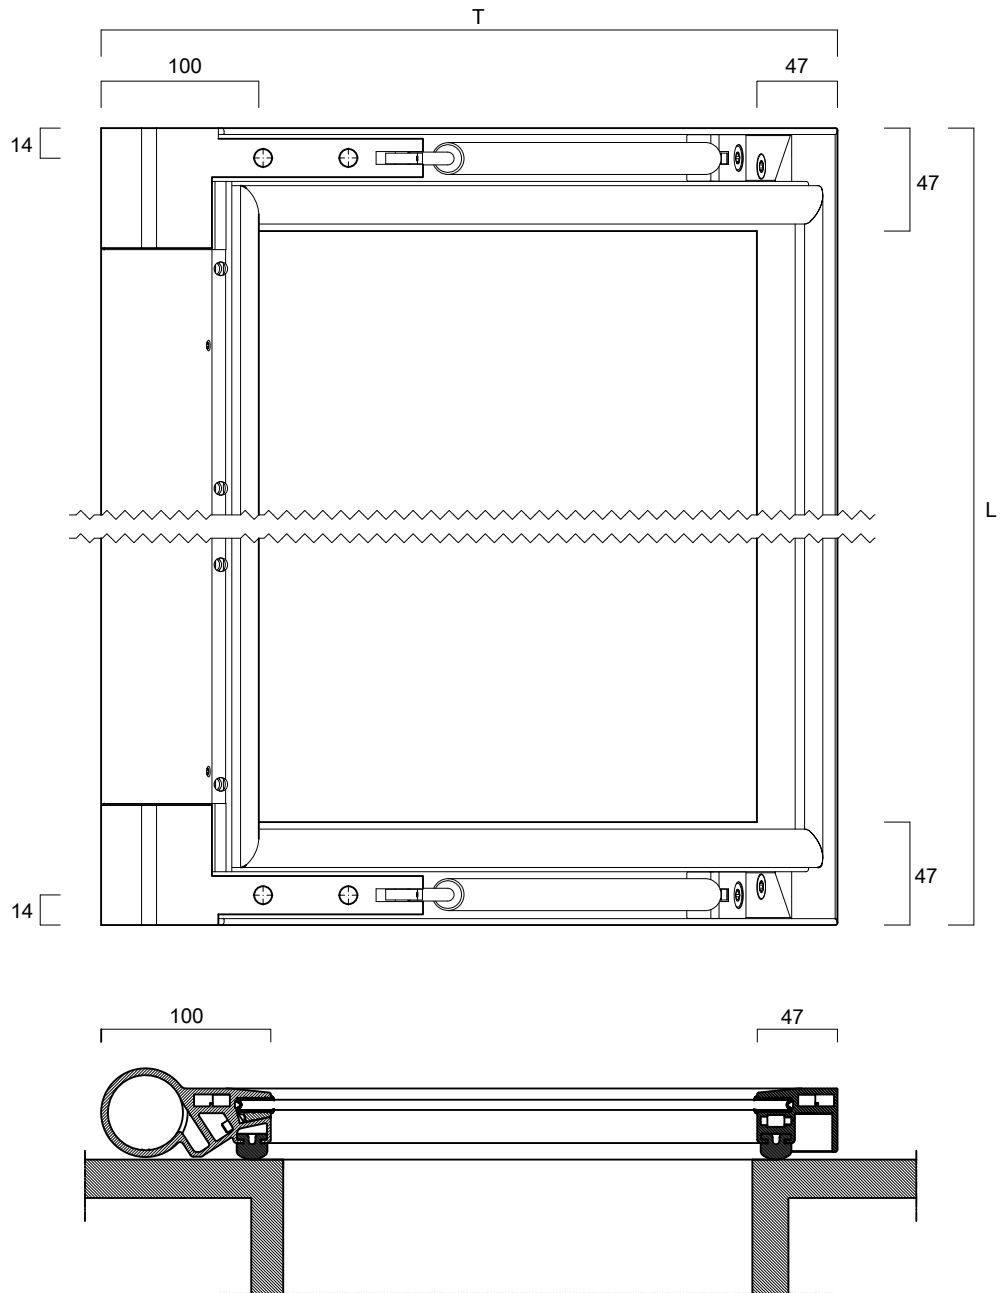

Type 590
Series 500 (Liftcover)

Product characteristics

- free view to the merchandise
- easy opening and damped closing of the glass
- frame completely sealed

Planning information

- glass 6 mm tempered
- opening angle 60° or 70°
- 3 standard dimensions available
- cases can be converted at any time

frames can be delivered in the following measurements:

L x T

1797 x 724 mm

1491 x 724 mm

1092 x 724 mm

following measurements on request

Type 590
Picture

Product

Part number

Frame complete	1797mm	40°	17.449.5000.XXX
	1491mm	40°	17.449.5001.XXX
	1092mm	40°	17.449.5002.XXX