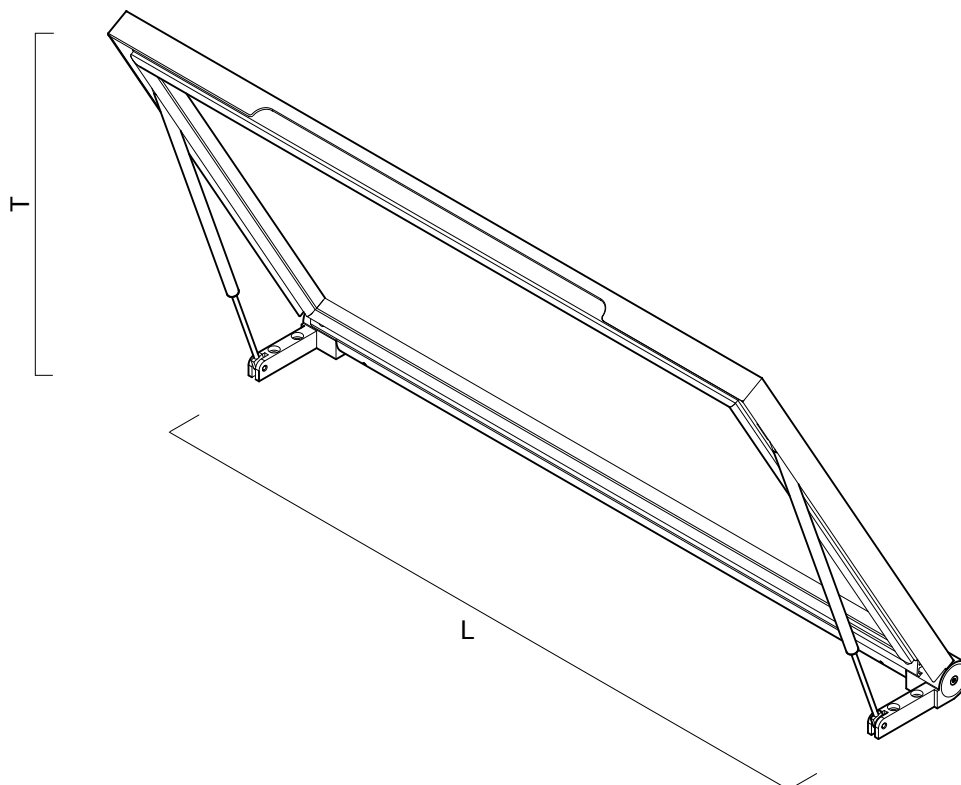

Type 590
Series 500 (Liftcover)

Product characteristics

- free view to the merchandise
- easy opening and damped closing of the glass
- frame completely sealed

Planning information

- glass 6 mm tempered
- opening angle 60° or 70°
- 3 standard dimensions available
- cases can be converted at any time

frames can be delivered in the following measurements:

L x T

1797 x 724 mm

1491 x 724 mm

1092 x 724 mm

following measurements on request

Type 590
Picture

Product

Part number

Frame complete	1797mm	40°	17.449.5000.XXX
	1491mm	40°	17.449.5001.XXX
	1092mm	40°	17.449.5002.XXX