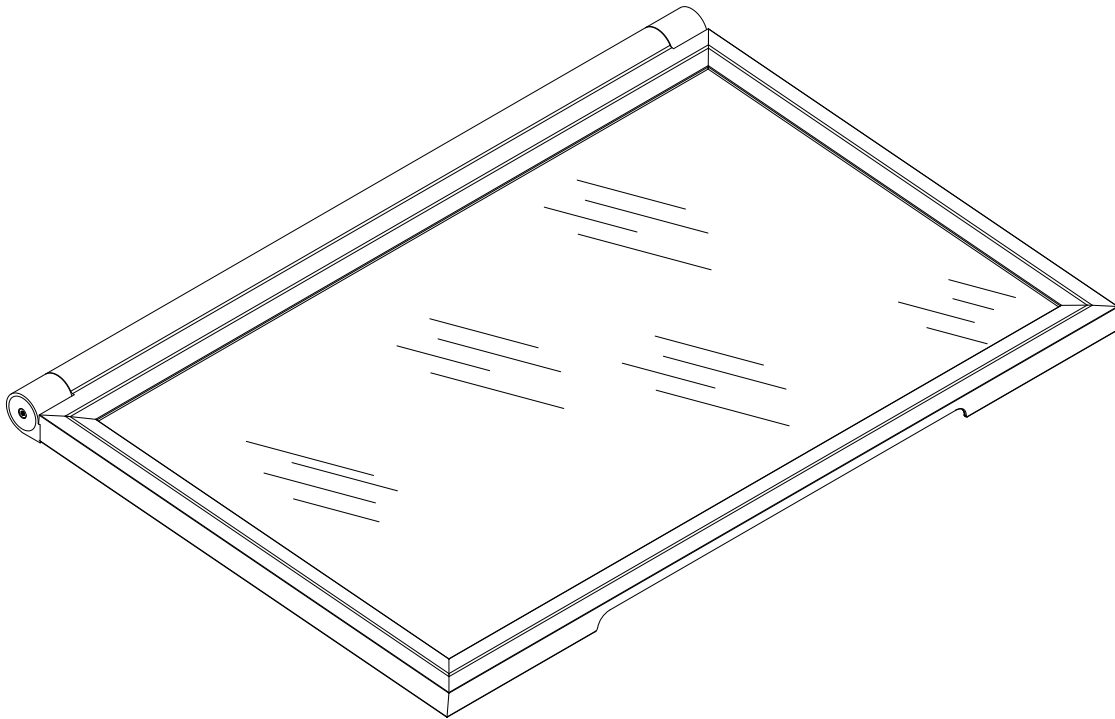

Type 590
Series 500 (Liftcover)

Product characteristics

- free view to the merchandise
- easy opening and damped closing of the glass
- frame completely sealed

Planning information

- glass 6 mm tempered
- opening angle 60° or 70°
- 3 standard dimensions available
- cases can be converted at any time

frames can be delivered in the following measurements:

L x T

1797 x 724 mm

1491 x 724 mm

1092 x 724 mm

following measurements on request

Type 590
Picture

Product

Part number

Frame complete	1797mm	40°	17.449.5000.XXX
	1491mm	40°	17.449.5001.XXX
	1092mm	40°	17.449.5002.XXX