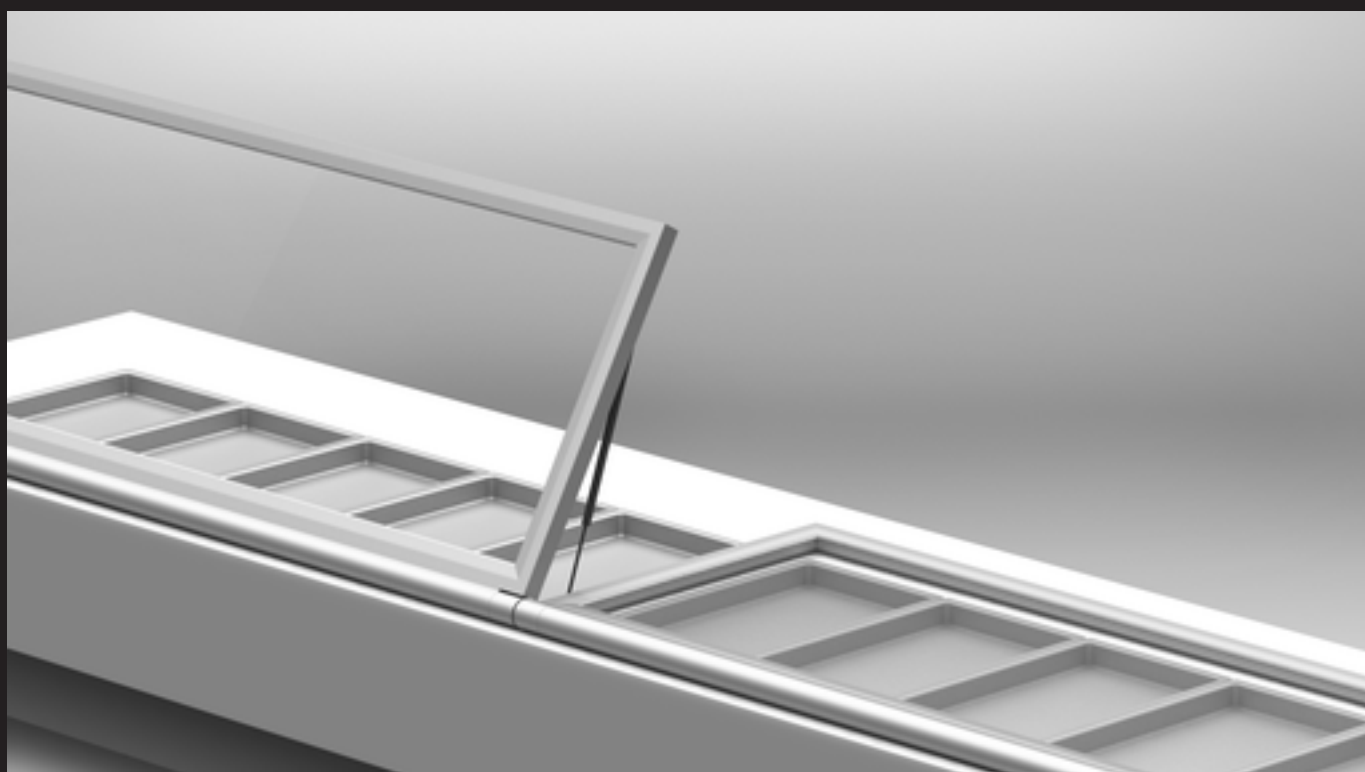

Type 590
Series 500 (Liftcover)

Product characteristics

- free view to the merchandise
- easy opening and damped closing of the glass
- frame completely sealed

Planning information

- glass 6 mm tempered
- opening angle 60° or 70°
- 3 standard dimensions available
- cases can be converted at any time

frames can be delivered in the following measurements:

L x T

1797 x 724 mm

1491 x 724 mm

1092 x 724 mm

following measurements on request

Type 590
Picture

Product

Part number

Frame complete	1797mm	40°	17.449.5000.XXX
	1491mm	40°	17.449.5001.XXX
	1092mm	40°	17.449.5002.XXX